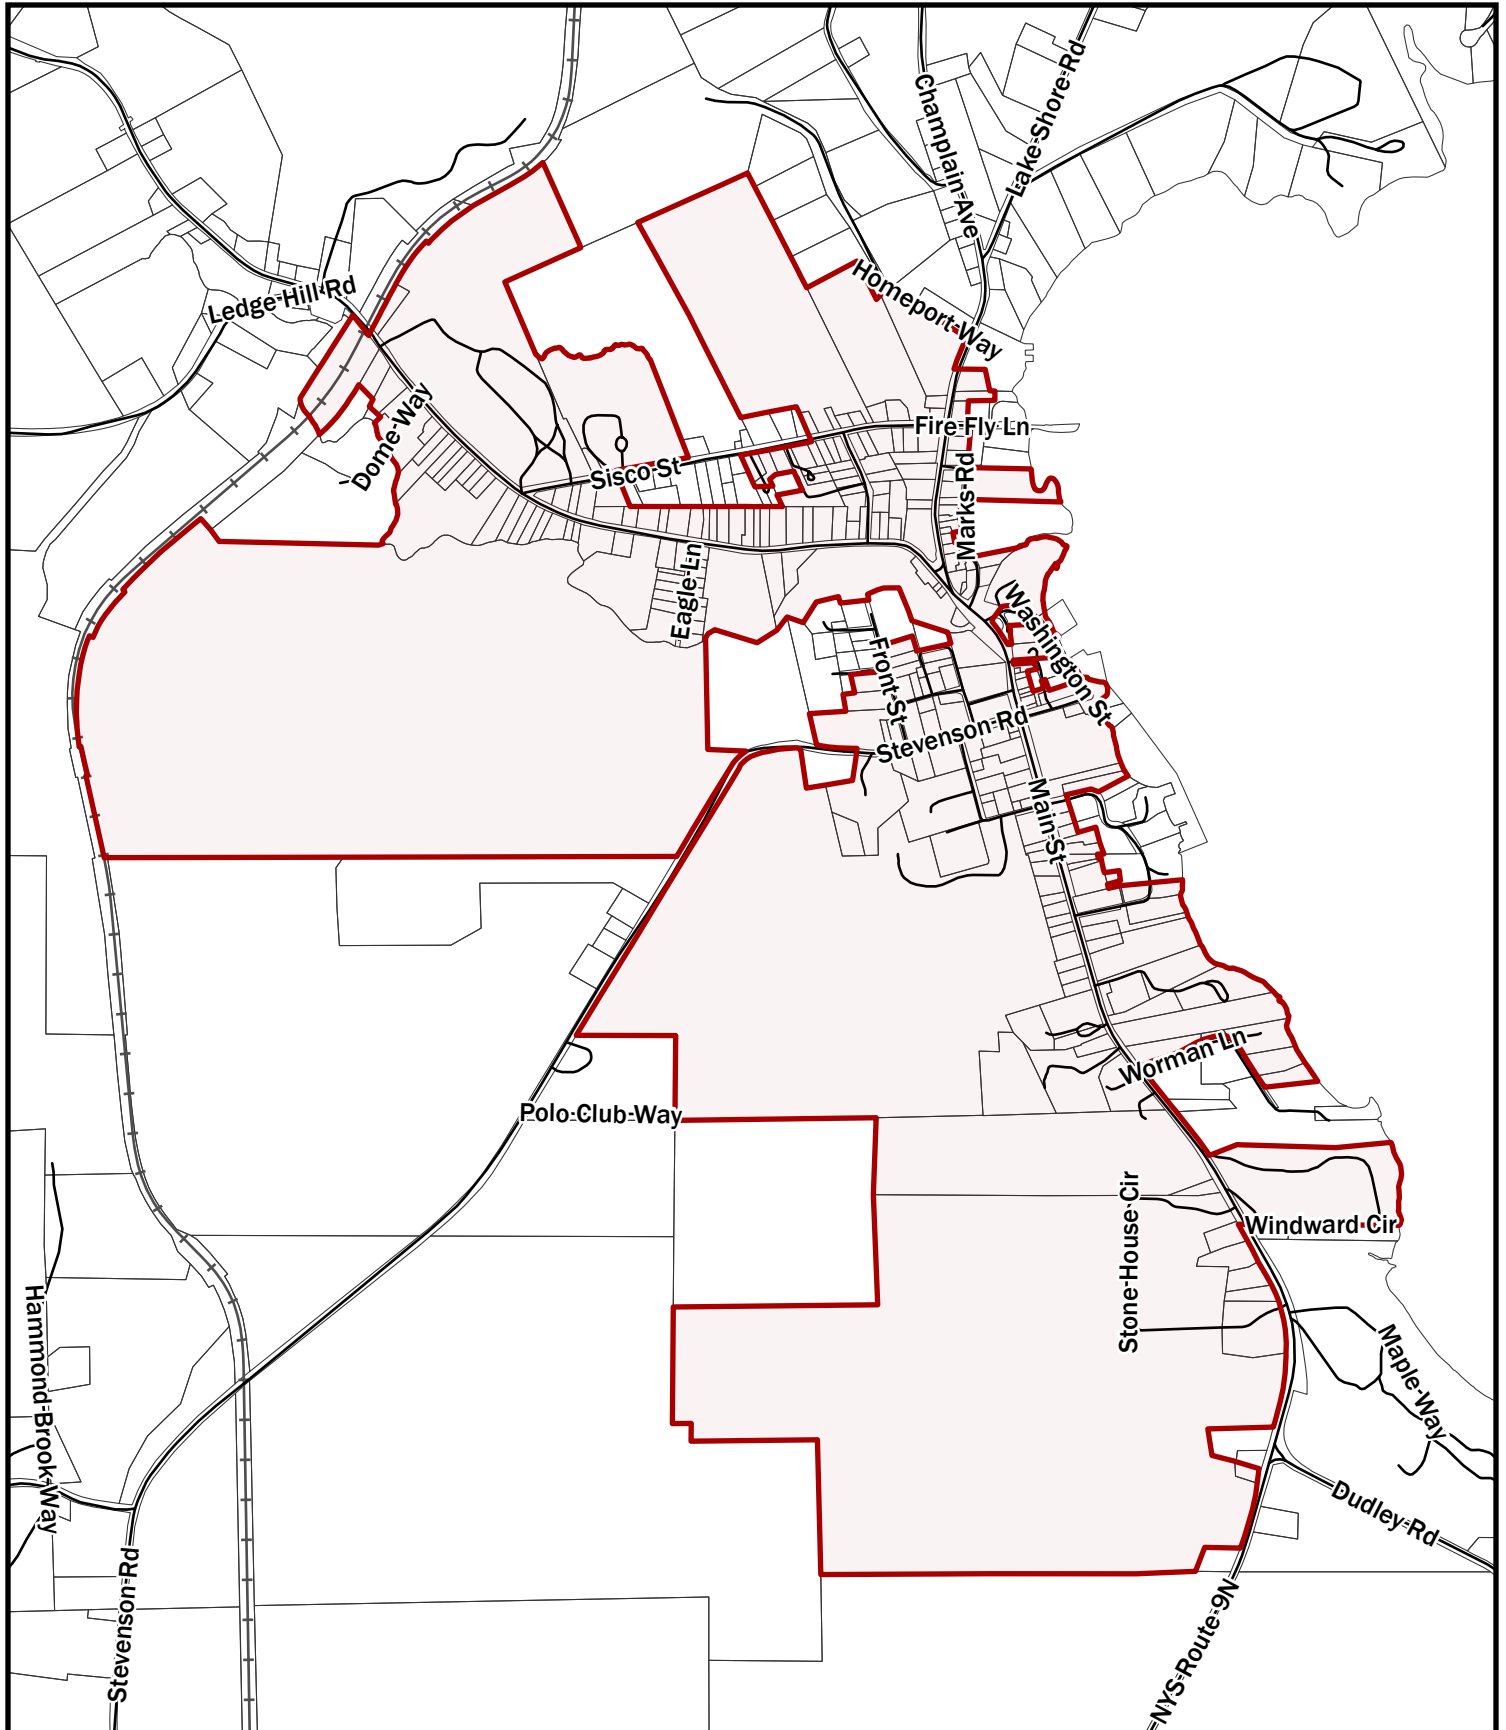

# Westport Historic District

## Town of Westport, Essex County, New York

 Nomination Boundary

**Parks, Recreation  
and Historic Preservation**